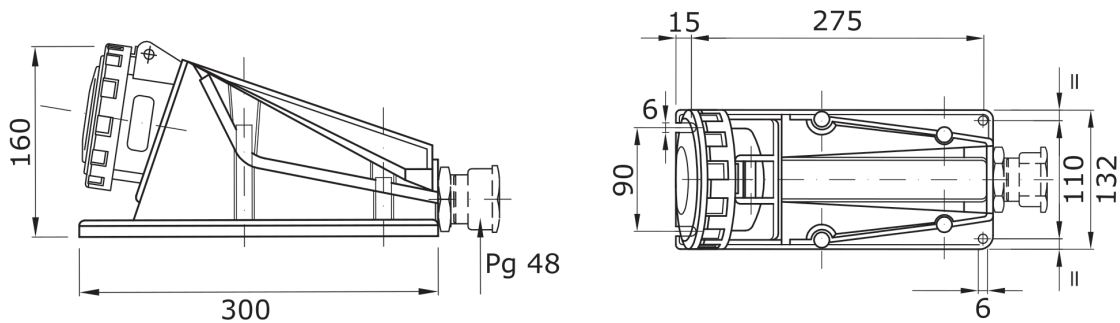

A range of trailing and fixed plugs and socket-outlets for industrial use, complying with the dimensional and performance standards unified at International level (IEC 60309) and assimilated by the European Standards (EN 60309) and Italian Standards (CEI 23-12). Socket-outlets and plugs with a rated current of 63 and 125A are equipped with an extra pilot contact (CP) for creating an electric interlock. The range is completed with 90° fixed plugs and 10° and 90° fixed socket-outlets. Sleeves and pins are obtained from solid brass bar, type Pt. CuZn40Pb2 (Cu 58%, Zn 40%, Pb 2%); anti-loosening terminals with unlosable screws, and built-in cable clamp with anti-abrasion cable gland.

Colour	Red	Rated current (A)	125
IP degree	IP67	No. of poles	3P+E
Shock resistance	IK08	Reference h	6
Rated voltage	380.0 - 415.0 V	Type	90° angled surface-mounting socket-outlet
Frequency	50/60 Hz	Terminal tightening capacity	16-50mm ² flexible cables - 25-70mm ² rigid cables
Operating temperature	-25 +55 °C	Type of wiring	With screw
Electrocod	2211	Glow wire test	850 °C (active parts) - 650 °C (passive parts)
Total number of operations	> 500	Breaking capacity at 1.1 Un	156 A
Insulation resistance	> 10 M	Thermo-pressure with ball	125 °C (active parts) - 80 °C (passive parts)

DIMENSIONAL

TECHNICAL SYMBOLOGY

IP67

IK08

850 °C (active parts) - 125 °C (active parts) -
650 °C (passive parts) 80 °C (passive parts)

EN 60695-10-2

STANDARDS/APPROVALS

GEWISS S.p.A. Via A. Volta, 1
24069 Cenate Sotto - Bergamo - Italy
tel. +39 035 94 61 11 fax +39 035 94 69 09