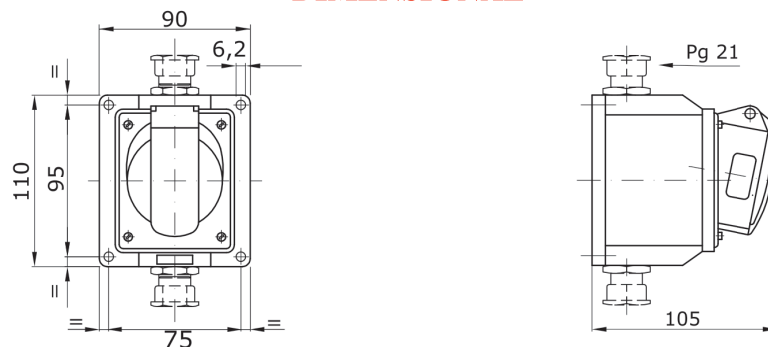

A range of trailing and fixed plugs and socket-outlets for industrial use, complying with the dimensional and performance standards unified at International level (IEC 60309) and assimilated by the European Standards (EN 60309) and Italian Standards (CEI 23-12). Socket-outlets and plugs with a rated current of 63 and 125A are equipped with an extra pilot contact (CP) for creating an electric interlock. The range is completed with 90° fixed plugs and 10° and 90° fixed socket-outlets. Sleeves and pins are obtained from solid brass bar, type Pt. CuZn40Pb2 (Cu 58%, Zn 40%, Pb 2%); anti-loosening terminals with unlosable screws, and built-in cable clamp with anti-abrasion cable gland.

Colour	Blue	Rated current (A)	16
IP degree	IP44	No. of poles	2P+E
Shock resistance	IK08	Reference h	6
Rated voltage	200.0 - 250.0 V	Type	10° angled surface-mounting socket-outlet
Frequency	50/60 Hz	Terminal tightening capacity	1-2.5mm ² flexible cables - 1.5-4mm ² rigid cables
Operating temperature	-25 +55 °C	Type of wiring	With screw
Electrocod	2210	Glow wire test	850 °C (active parts) - 650 °C (passive parts)
Total number of operations	> 5000	Permissible overload	22 A
Breaking capacity at 1.1 Un	20 A	Insulation resistance	> 10 M
Thermo-pressure with ball	125 °C (active parts) - 80 °C (passive parts)		

DIMENSIONAL

TECHNICAL SYMBOLOGY

IP44

IK08

850 °C (active parts) - 125 °C (active parts) -
650 °C (passive parts) 80 °C (passive parts)

EN 60695-10-2

STANDARDS/APPROVALS

GEWISS S.p.A. Via A. Volta, 1
24069 Cenate Sotto - Bergamo - Italy
tel. +39 035 94 61 11 fax +39 035 94 69 09