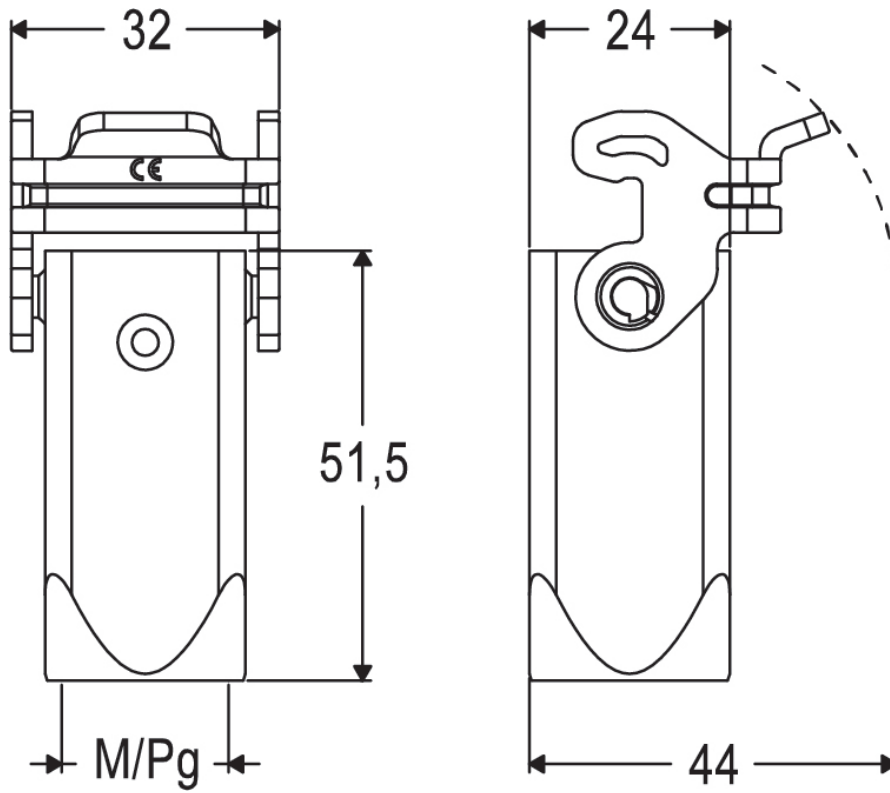

Part number

MK VG20

Hood, CK series, with 1 lever, M20 top cable entry, size "21.21", white colour

Product description		Material properties	
Product type	Hood	Other materials	Lever: Polyamide (PA)
Series	CK	Colour	RAL 7035 grey
Closing type	With 1 lever	RoHs conformity	Compliant
Size	Size 21.21	China RoHs - EFUP	E
Cable entry	Top cable entry M20	REACH SVHC substances	No
Specification	White colour	Approvals / Standards	
Technical data		UL	ECBT2
IP degree of protection	IP44 - IP66 / IP67 / IP69 with CKR 65	cUL	ECBT8
Further technical details		General ordering information	
Weight	14,00 g	EAN13 code	8015747056625
Operating temperature range (min, max)	-40°C...+125°C	eCl@ss 8.1	27440202
		ETIM 7.0	EC000437
		Packaging Information	
		Packaging length	230,00 mm
		Packaging height	160,00 mm
		Packaging width	330,00 mm
		Packaging weight	2,09 kg
		Packaging volume	12,14 dm ³
		Packaging description	Carton box
		Packaging quantity	100 Pcs
		Packaging EAN code	8015747056632
		Sub-packaging weight	0,21 kg
		Sub-packaging description	Carton box
		Sub-packaging quantity	10 Pcs
		Sub-packaging EAN barcode	8015747056649

Part number

MK VG20

Catalogue drawings

Notes

Dimensions shown in mm are not binding and may be changed without notice.
