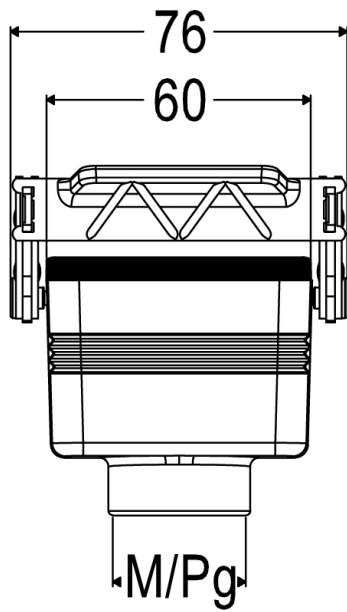

Part number

MHV 06 LG25

Hood, C-TYPE series, with 1 lever, M25 top cable entry, size "44.27"

Product description

Product type	Hood
Series	C-TYPE
Closing type	With 1 lever
Size	Size 44.27
Cable entry	Top cable entry M25

Technical data

IP degree of protection IP65 / IP66 / IP69

Further technical details

Weight	152,50 g
Operating temperature range (min, max)	-40°C...+125°C

Material properties

Other materials	Lever: Stainless steel, polyamide (PA) Gasket: NBR
Colour	RAL 7040 grey
RoHs conformity	Compliant
China RoHs - EFUP	E
REACH SVHC substances	No

Approvals / Standards

Certifications	CQC, DNV, BV
UL	ECBT2
cUL	ECBT8

General ordering information

EAN13 code	8015747055413
eCl@ss 8.1	27440202
ETIM 7.0	EC000437

Packaging Information

Packaging length	170,00 mm
Packaging height	130,00 mm
Packaging width	270,00 mm
Packaging weight	1,70 kg
Packaging volume	5,97 dm ³
Packaging description	Carton box
Packaging quantity	10 Pcs
Packaging EAN code	8015747055420
Sub-packaging weight	0,85 kg
Sub-packaging description	Plastic packaging
Sub-packaging quantity	5 Pcs
Sub-packaging EAN barcode	8015747055437

Part number

MHV 06 LG25

Catalogue drawings

Notes

Dimensions shown in mm are not binding and may be changed without notice.