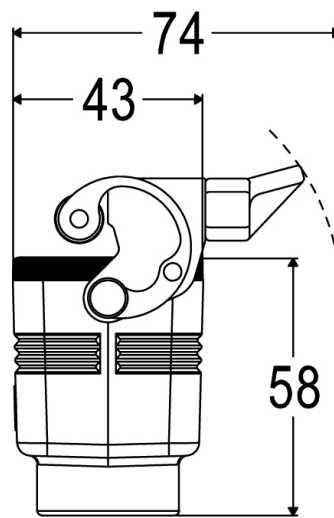

Part number

MHV 06 LG25

Hood, C-TYPE series, with 1 lever, M25 top cable entry, size "44.27"

Product description

Product type	Hood
Series	C-TYPE
Closing type	With 1 lever
Size	Size 44.27
Cable entry	Top cable entry M25

Technical data

IP degree of protection IP65 / IP66 / IP69

Further technical details

Weight	152,50 g
Operating temperature range (min, max)	-40°C...+125°C

Material properties

Other materials	Lever: Stainless steel, polyamide (PA) Gasket: NBR
Colour	RAL 7040 grey
RoHs conformity	Compliant
China RoHs - EFUP	E
REACH SVHC substances	No

Approvals / Standards

Certifications	CQC, DNV, BV
UL	ECBT2
cUL	ECBT8

General ordering information

EAN13 code	8015747055413
eCl@ss 8.1	27440202
ETIM 7.0	EC000437

Packaging Information

Packaging length	170,00 mm
Packaging height	130,00 mm
Packaging width	270,00 mm
Packaging weight	1,70 kg
Packaging volume	5,97 dm ³
Packaging description	Carton box
Packaging quantity	10 Pcs
Packaging EAN code	8015747055420
Sub-packaging weight	0,85 kg
Sub-packaging description	Plastic packaging
Sub-packaging quantity	5 Pcs
Sub-packaging EAN barcode	8015747055437

Part number

MHV 06 LG25

Catalogue drawings

Notes

Dimensions shown in mm are not binding and may be changed without notice.