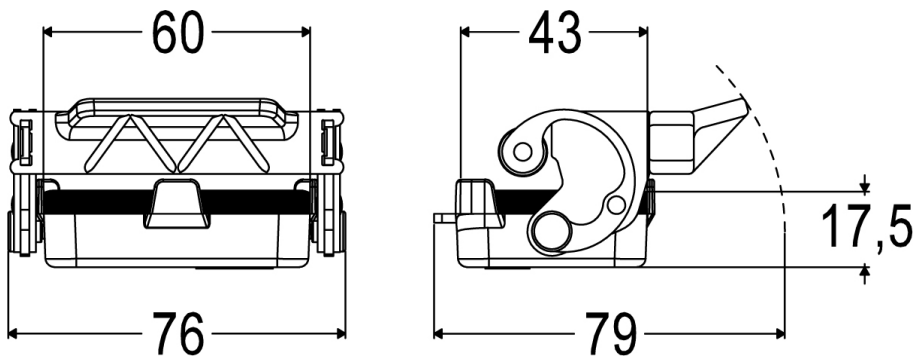

#### Packaging Information

<b>Packaging length</b>	220,00 mm
<b>Packaging height</b>	130,00 mm
<b>Packaging width</b>	240,00 mm
<b>Packaging weight</b>	2,09 kg
<b>Packaging volume</b>	6,86 dm <sup>3</sup>
<b>Packaging description</b>	Carton box
<b>Packaging quantity</b>	20 Pcs
<b>Packaging EAN code</b>	8015747190886
<b>Sub-packaging weight</b>	0,10 kg
<b>Sub-packaging description</b>	Plastic bag
<b>Sub-packaging quantity</b>	1 Pcs
<b>Sub-packaging EAN barcode</b>	8015747190893

## Notes

Dimensions shown in mm are not binding and may be changed without notice.

---