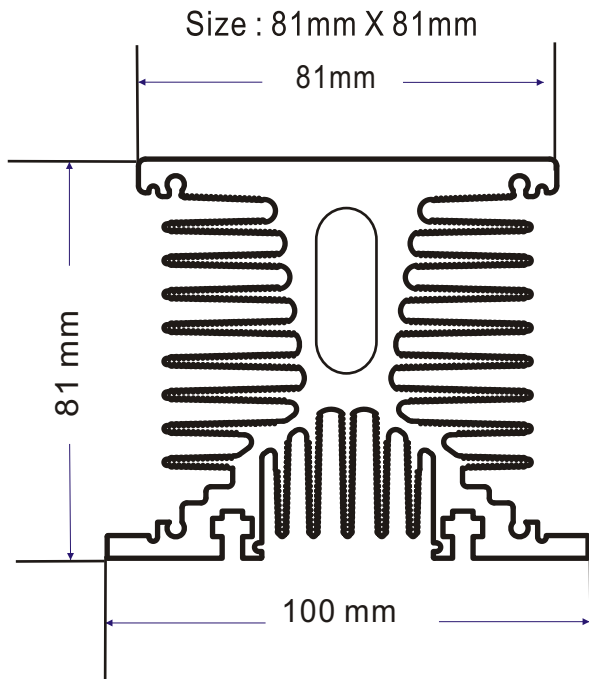

HEAT SINK

KH100 SERIES

Model No.	Length L(mm)	Suitable SSR
KH100-45	45	40A
KH100-100	100	50A
KH100-120	120	75A
KH100-150	150	90A,100A
KH100-200	200	125A

 KH100-45

 KH100-100

SIZE : (Unit : mm)

Assembly

 KR3040AX
KH100-45 + FAN 220VAC