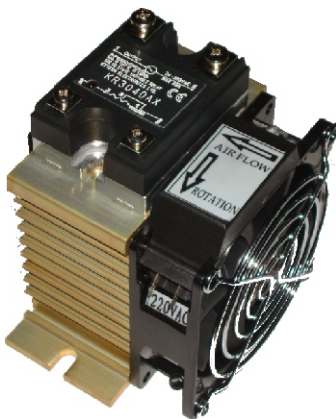

HEAT SINK

KH100 SERIES

Model No.	Length L(mm)	Suitable SSR
KH100-45	45	40A
KH100-100	100	50A
KH100-120	120	75A
KH100-150	150	90A,100A
KH100-200	200	125A

 KH100-45

 KH100-100

SIZE : (Unit : mm)

Assembly

 KR3040AX
KH100-45 + FAN 220VAC

 KR3050AX
KH100-100 + FAN 220VAC

 KR3075AX
KH100-120 + FAN 220VAC