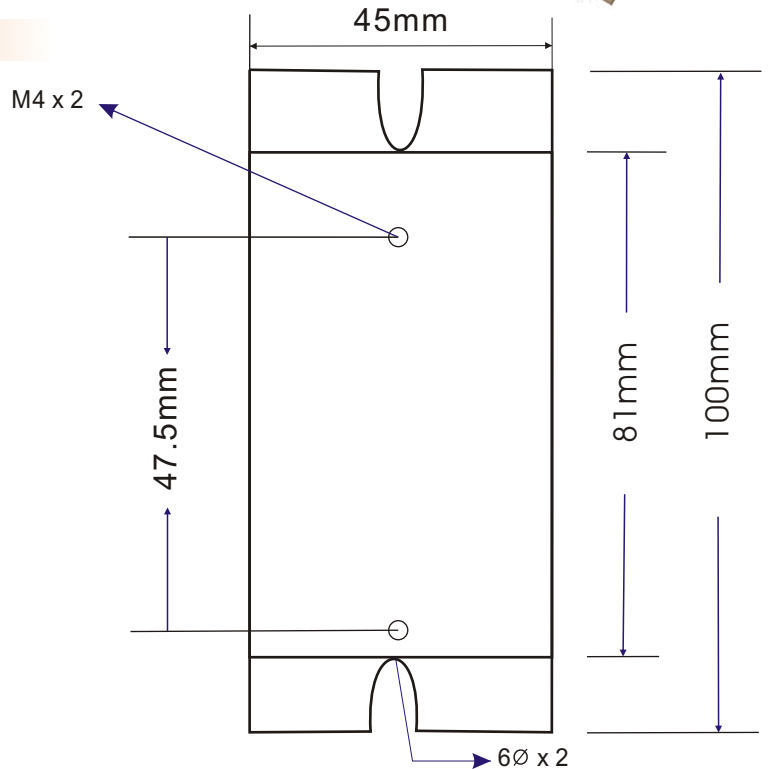

HEAT SINK

KH100 SERIES

Model No.	Length L(mm)	Suitable SSR
KH100-45	45	40A
KH100-100	100	50A
KH100-120	120	75A
KH100-150	150	90A,100A
KH100-200	200	125A

 KH100-45

 KH100-100

SIZE : (Unit : mm)

Assembly

 KR3040AX
KH100-45 + FAN 220VAC