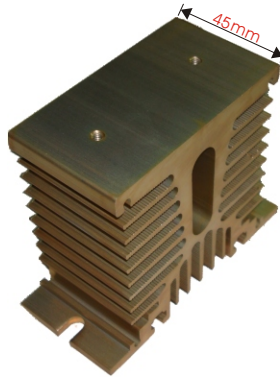

HEAT SINK

KH100 SERIES

Model No.	Length L(mm)	Suitable SSR
KH100-45	45	40A
KH100-100	100	50A
KH100-120	120	75A
KH100-150	150	90A,100A
KH100-200	200	125A

 KH100-45

 KH100-100

SIZE : (Unit : mm)

Assembly

 KR3040AX
KH100-45 + FAN 220VAC

 KR3050AX
KH100-100 + FAN 220VAC

 KR3075AX
KH100-120 + FAN 220VAC