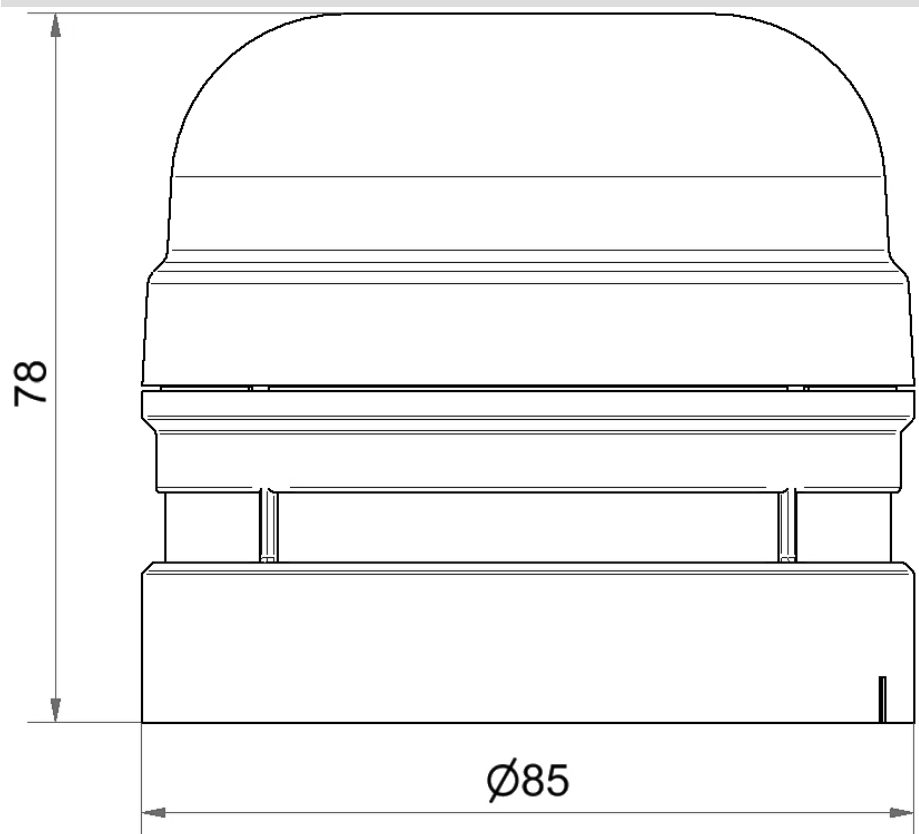

Midi Horns and Sirens / EvoSIGNAL
Midi Sounder 12/24VAC/DC GY

Conforms with CCC	No
Conforms with UL	cULus
UL Type Rating	Type 12
Conforms with FCC	No
Conforms with IC	No
EAC certificate available	No
Conforms with UKCA (Importer)	Yes (WERMA (UK) Ltd.)
Conforms with AS-I	No
ICAO Certification	No
Conforms with DNV	No
Conforms with RoHS CN	No
Conforms with VdS	No
MTTF-value [years]	576

DRAWING

! For additional installation and mounting information, refer to the appropriate user guide at www.werma.com. This printed copy is for information only and is subject to alteration.