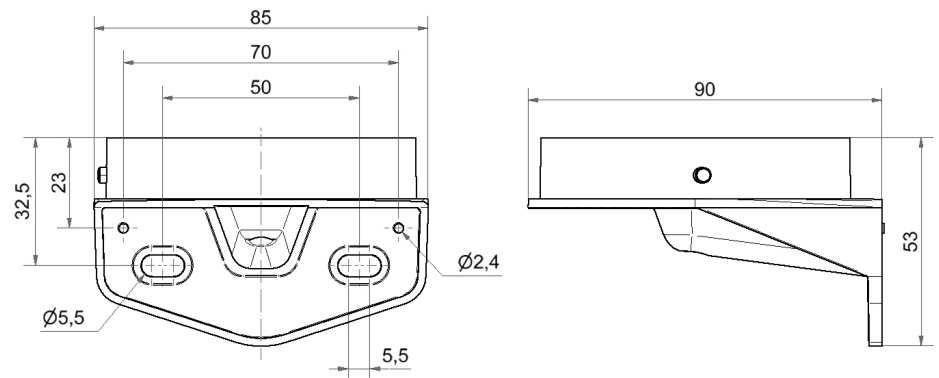

EvoSIGNAL / EvoSIGNAL Accessories

Midi Bracket GY

DRAWING

For additional installation and mounting information, refer to the appropriate user guide at www.werma.com. This printed copy is for information only and is subject to alteration.