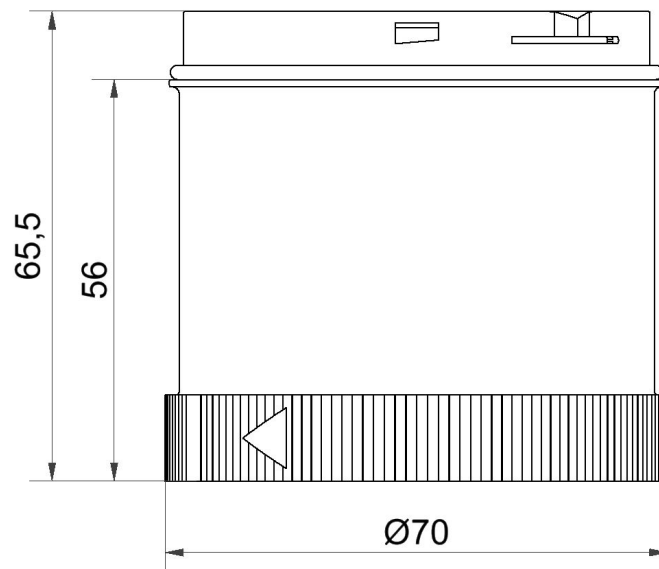

Modular Signal Towers / KombiSIGN 72
TwinLIGHT Classic 24VAC/DC GN

Conforms with UKCA (Importer)	Yes (WERMA (UK) Ltd.)
Conforms with CMIM	No
Conforms with AS-I	No
ICAO Certification	No
Conforms with DNV	No
Conforms with RoHS CN	No
Conforms with VdS	No
MTTF-value [years]	2880

DRAWING

For additional installation and mounting information, refer to the appropriate user guide at www.werma.com. This printed copy is for information only and is subject to alteration.