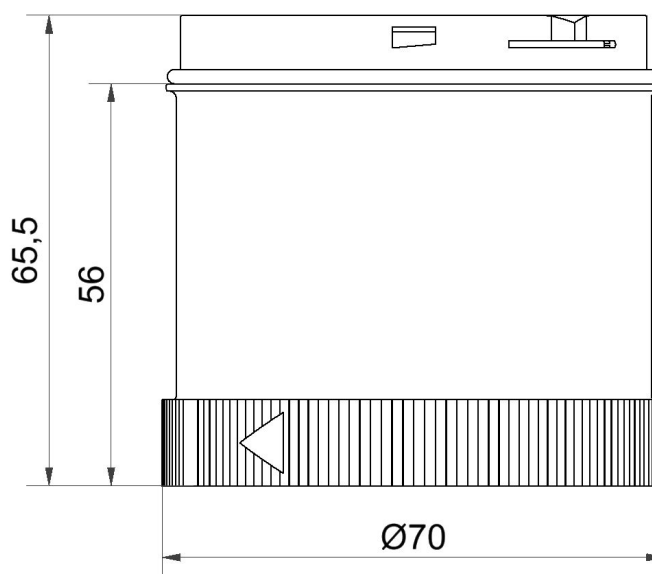

KombiSIGN 71 / Permanent Beacon 641

Perm. light element 12-230VAC/DC CL

Conforms with AS-I	No
ICAO Certification	No
Conforms with DNV	No
Conforms with RoHS CN	No
Conforms with VdS	No

DRAWING

For additional installation and mounting information, refer to the appropriate user guide at www.werma.com. This printed copy is for information only and is subject to alteration.