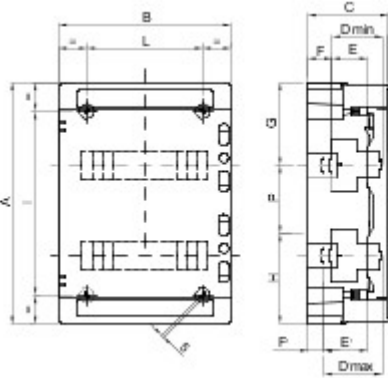

IP65 range of watertight enclosures from 8 to 72M with smoked transparent door and equipped with screw wiring multipolar terminal blocks, 80 A and IP20. The main technical features are: reversible front and back panel, removable frames and panels with windows and detachable doors with up to 180° opening and lock accessory. The terminal blocks allow to create simple and neat wiring reducing the set-up time of the enclosure.

Insulation class	II (according to IEC 61140 standards)	Colour	Grey RAL 7035
Outer dim. LxHxD (mm)	298x420x140	IP degree	IP65
Dispersible power (W)	32	Mechanical resistance	IK09
Rated voltage	400 V	Door colour	Smoked Transparent
Terminal blocks	80 A - IP20 bipolar holes with screws	No. of modules EN 50022	24 (12X2)
Rated current	125 A	Glow Wire Test	650 °C
Operating temperature	-25 +60 °C	Type of material	Halogen-free in compliance with EN 60754-2
Electrocod	0321	Thermo-pressure with ball	70 °C
Accessories for insulation restoring	Screwcaps (GW44623) or fixing brackets in resin (GW44621)	Standard	EN 60670-1 (CEI 23-48) IEC60670-24 CEI 23-49
Insulation voltage	1000 V according to EN 62208 both in ac as well as in dc	Pole 1 (mm²)	N/E 2x[(3x16) + (11x10)]
Pole 2 (mm²)	N/E 2x[(3x16) + (11x10)]		

DIMENSIONAL

		A	B	C	Dmin	E	F	G	H	P	Dmax	E'	F'	NR	I	L
24M	GW 40 104	420	298	140	75	48	48	147,5	122,5	150	102	75	21	4	320	200
36M	GW 40 105	570	298	140	75	48	48	147,5	122,5	150	102	75	21	4	494	200
	GW 40 107	463	410	140	75	48	48	154	134	175	102	75	21	4	363	310
54M	GW 40 108	655	410	140	75	48	48	162,5	142,5	175	102	75	21	6	293	319
72M	GW 40 109	878	410	160	75	48	48	175	155	200 175	102	75	21	6	394	319