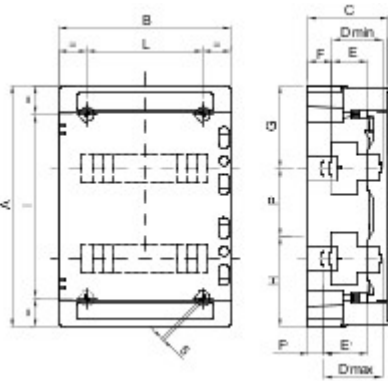

IP65 range of watertight enclosures from 4 to 72M with smoked transparent door. The main technical features are: reversible front and back panel, removable frames and panels with windows and detachable doors with up to 180° opening and lock accessory. The enclosures can be equipped with bipolar and unipolar terminal blocks, 80 A and 125 A, with screw wiring; they allow to create simple and neat wiring reducing the set-up time of the enclosure.

Insulation class	II (according to IEC 61140 standards)	Colour	Grey RAL 7035
Outer dim. LxHxD (mm)	410x655x140	IP degree	IP65
Dispersible power (W)	66	Mechanical resistance	IK09
Rated voltage	400 V	Door colour	Smoked Transparent
No. of modules EN 50022	54 (18x3)	Rated current	125 A
Glow Wire Test	650 °C	Operating temperature	-25 +60 °C
Type of material	Halogen-free in compliance with EN 60754-2	Electrocod	0321
Thermo-pressure with ball	70 °C	Accessories for insulation restoring	Screwcaps (GW44623) or fixing brackets in resin (GW44621)
Standard	EN 60670-1 (CEI 23-48) IEC60670-24 CEI 23-49	Insulation voltage	1000 V according to EN 62208 both in ac as well as in dc
Max. installable terminal blocks	2 x18 modules		

DIMENSIONAL

		A	B	C	Dmin	E	F	G	H	P	Dmax	E'	F'	NR	I	L
24M	GW 40 104	420	298	140	75	48	48	147,5	122,5	150	102	75	21	4	320	200
36M	GW 40 105	570	298	140	75	48	48	147,5	122,5	150	102	75	21	4	494	200
	GW 40 107	463	410	140	75	48	48	154	134	175	102	75	21	4	363	310
54M	GW 40 108	655	410	140	75	48	48	162,5	142,5	175	102	75	21	6	293	319
72M	GW 40 109	878	410	160	75	48	48	175	155	200 175	102	75	21	6	394	319