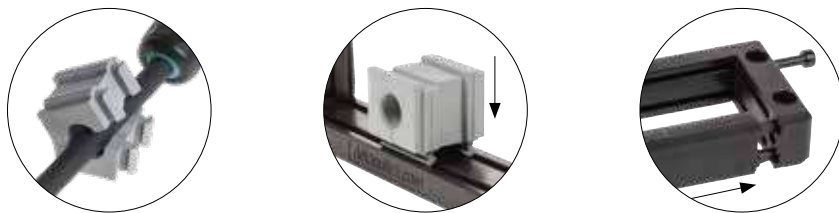

Model	Code	Some possible configurations	Cut-out [mm]	Pcs /pack
DES L4	1731010004		86 x 18	1 / 10
DES L5	1731010005		108 x 18	1 / 10
Upon request:	1731991010	Set of 2 mounting screws in AISI304 with Black Dacromet finishing		1 / 10

Splittable frame for pre-terminated cables

- ▶ Multiple possible configurations in one frame size
- ▶ A small number of cables can be easily accommodated.
- ▶ Frame screws in AISI304 Stainless Steel
- ▶ Integrated gasket
- ▶ Strain relief according to EN 62444
- ▶ Sturdy construction IK10
- ▶ Up to IP66

Dimensions [mm]

The DES L4 and L5 splittable frames enable pre-terminated cables from 2 to 16mm in diameter to pass through enclosure walls, providing strong strain relief and water protection.

Technical data

Material: PP+GF

Flammability: self-extinguishing acc. to UL94-V0

Temperature: -40°C... +155°C (static)

Features: halogens and silicones free

Related products

- Inserts SPP and SPP K
- Inserts SPP 2x
- Inserts SPP 4x