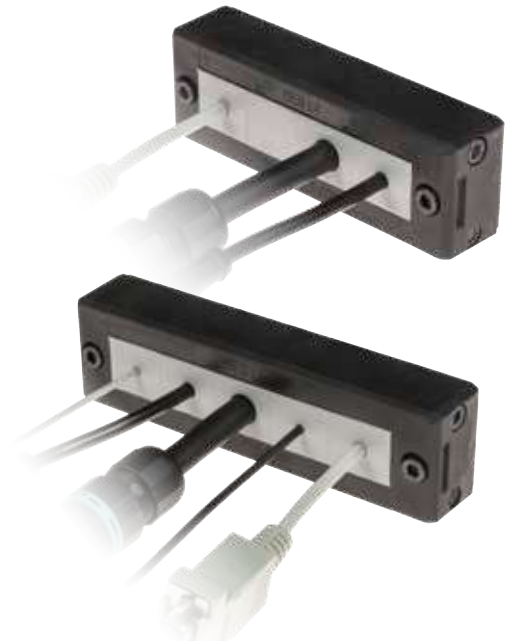

Model	Code	Some possible configurations	Cut-out [mm]	Pcs /pack
DES L4	1731010004		86 x 18	1 / 10
DES L5	1731010005		108 x 18	1 / 10
Upon request:	1731991010	Set of 2 mounting screws in AISI304 with Black Dacromet finishing		1 / 10

Splittable frame for pre-terminated cables

- ▶ Multiple possible configurations in one frame size
- ▶ A small number of cables can be easily accommodated.
- ▶ Frame screws in AISI304 Stainless Steel
- ▶ Integrated gasket
- ▶ Strain relief according to EN 62444
- ▶ Sturdy construction IK10
- ▶ Up to IP66

Dimensions [mm]

The DES L4 and L5 splittable frames enable pre-terminated cables from 2 to 16mm in diameter to pass through enclosure walls, providing strong strain relief and water protection.

Technical data

Material: PP+GF

Flammability: self-extinguishing acc. to UL94-V0

Temperature: -40°C... +155°C (static)

Features: halogens and silicones free

Related products

- Inserts SPP and SPP K
- Inserts SPP 2x
- Inserts SPP 4x