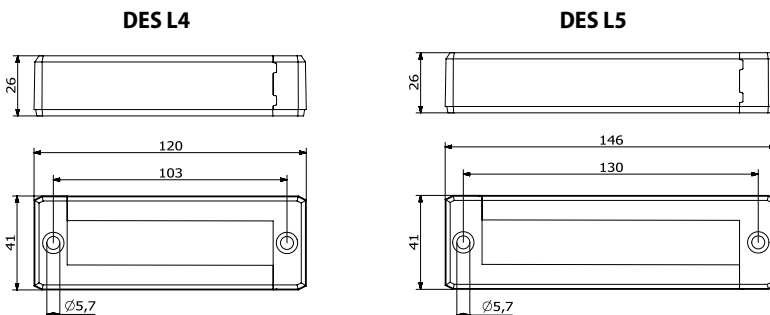

Model	Code	Some possible configurations	Cut-out [mm]	Pcs /pack
DES L4	1731010004		86 x 18	1 / 10
DES L5	1731010005		108 x 18	1 / 10
Upon request:	1731991010	Set of 2 mounting screws in AISI304 with Black Dacromet finishing		1 / 10

Splittable frame for pre-terminated cables

- ▶ Multiple possible configurations in one frame size
- ▶ A small number of cables can be easily accommodated.
- ▶ Frame screws in AISI304 Stainless Steel
- ▶ Integrated gasket
- ▶ Strain relief according to EN 62444
- ▶ Sturdy construction IK10
- ▶ Up to IP66

Dimensions [mm]

The DES L4 and L5 splittable frames enable pre-terminated cables from 2 to 16mm in diameter to pass through enclosure walls, providing strong strain relief and water protection.

Technical data