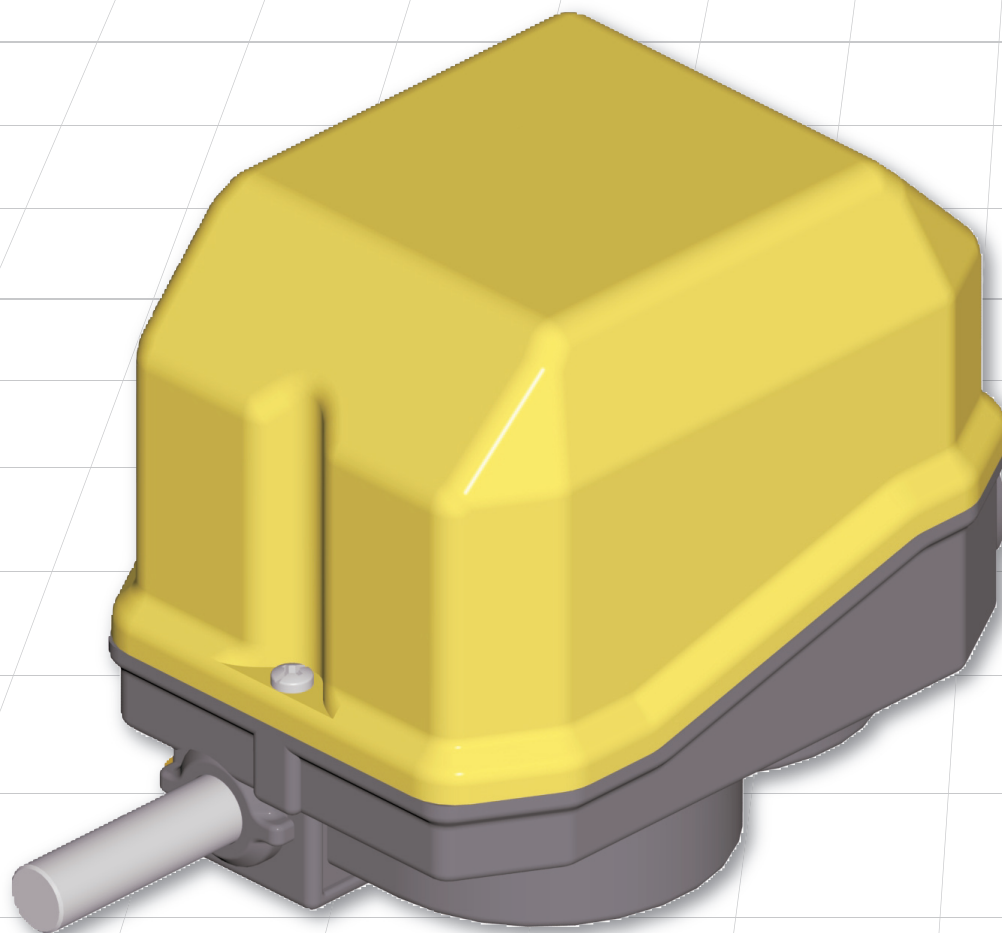

# GF4C

Rotary limit switch

## Technical specifications

Operational temperature	-25°C / +70°C
Degree of protection	IP 65
Insulation category	Class II
Rated operational current	3 A
Rated operational voltage	250 Vac
Mechanical life	1x10 <sup>6</sup> operations
Markings	CE (UL, cUL on request)

## Overall dimensions

## Product features

- The limit switch can be customised.
- Switches available: 1NC and 1NC+1NO, with positive mechanical contact opening, snap or slow action.
- Available with front fixing flange.
- Available with the same or different revolution ratio on the two motion entries.
- Further information available on the technical documentation PRCA0EAN00.