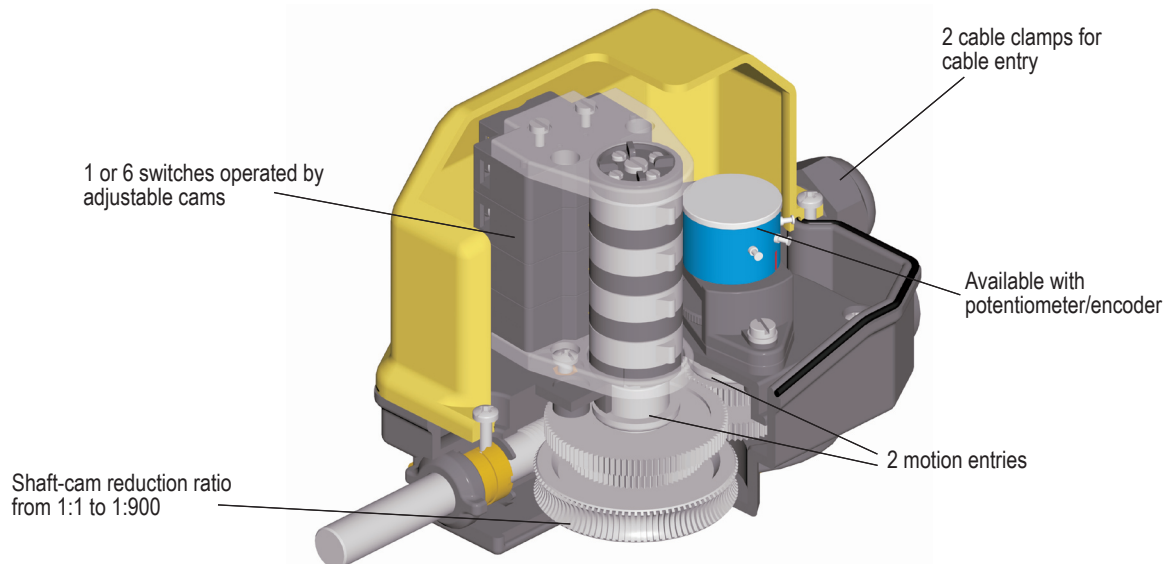

GF4C

Technical specifications

Operational temperature	-25°C / +70°C
Degree of protection	IP 65
Insulation category	Class II
Rated operational current	3 A
Rated operational voltage	250 Vac
Mechanical life	1x10⁶ operations
Markings	CE (UL, cUL on request)