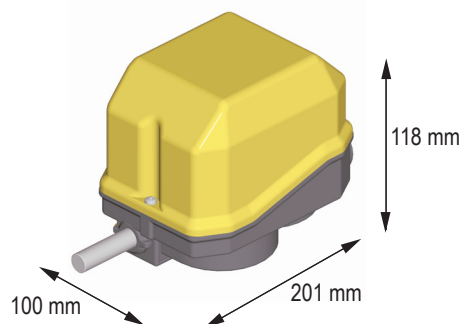

# GF4C

Rotary limit switch

## Overall dimensions