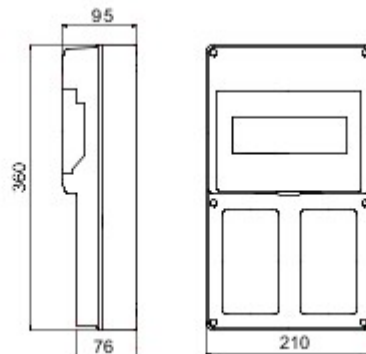

A complete system of IP65 boards for distributing energy in tertiary, commercial sector and building applications, available both empty and pre-wired, in accordance with the international standard EN 61439-3 and EN 61439-4. The distribution boards allow to house flush-mounting and interlocked socket-outlets up to 63A and versions are available with 5, 10, 14 or 20 DIN modules and additional modules 14 and 20 DIN modules in order to increase modular space inside the boards. The switches can always be inspected thanks to the wide transparent door with ergonomic handle and "hinged" screws of the front of board facilitate the wiring and maintenance. Q-DIN are ideally for fixed applications: surface-mounting or pole-mounting, and transportable application: by handle and carrier. To ensure the best possible performance even in outdoor environments, prolonged exposure to the sun and bad weather, the boards are also UV resistant certified in compliance with EN62208.

Colour	Grey RAL 7035	IP degree	IP55
No. of modules EN 50022	8	Installation type	Surface-mounting
Dispersible power (W)	13	Accordance with Standards	EN 60208 - EN 60670-1 - IEC 60670-24
Glow Wire Test	650 °C	Shock resistance	IK08
Operating temperature	-25 +40 °C	Thermo-pressure with ball	70 °C
Insulation class	II	Accessories supplied	70 °C
Version	Empty		

DIMENSIONAL

TECHNICAL SYMBOLOGY

IP55

650 °C

IK08

-25 +40 °C

70 °C

II