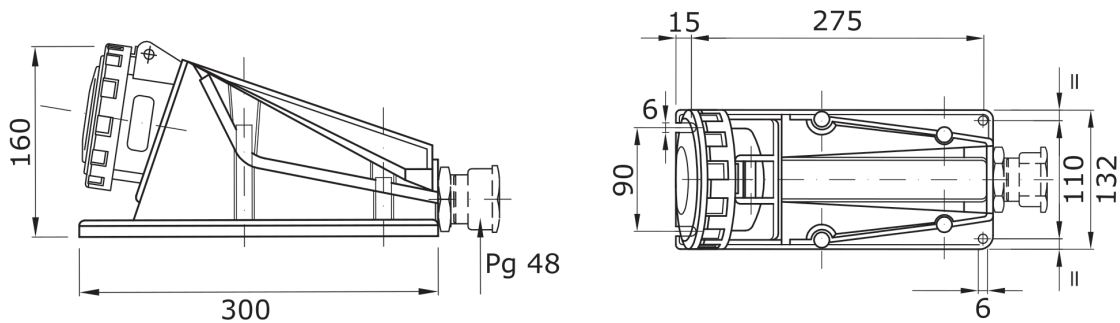

A range of trailing and fixed plugs and socket-outlets for industrial use, complying with the dimensional and performance standards unified at International level (IEC 60309) and assimilated by the European Standards (EN 60309) and Italian Standards (CEI 23-12). Socket-outlets and plugs with a rated current of 63 and 125A are equipped with an extra pilot contact (CP) for creating an electric interlock. The range is completed with 90° fixed plugs and 10° and 90° fixed socket-outlets. Sleeves and pins are obtained from solid brass bar, type Pt. CuZn40Pb2 (Cu 58%, Zn 40%, Pb 2%); anti-loosening terminals with unlosable screws, and built-in cable clamp with anti-abrasion cable gland.

Colour	Red	Rated current (A)	125
IP degree	IP67	No. of poles	3P+N+E
Shock resistance	IK08	Reference h	6
Rated voltage	380.0 - 415.0 V	Type	90° angled surface-mounting socket-outlet
Frequency	50/60 Hz	Terminal tightening capacity	16-50mm <sup>2</sup> flexible cables - 25-70mm <sup>2</sup> rigid cables
Operating temperature	-25 +55 °C	Type of wiring	With screw
Electrocod	2211	Glow wire test	850 °C (active parts) - 650 °C (passive parts)
Total number of operations	> 500	Breaking capacity at 1.1 Un	156 A
Insulation resistance	> 10 M	Thermo-pressure with ball	125 °C (active parts) - 80 °C (passive parts)

#### DIMENSIONAL