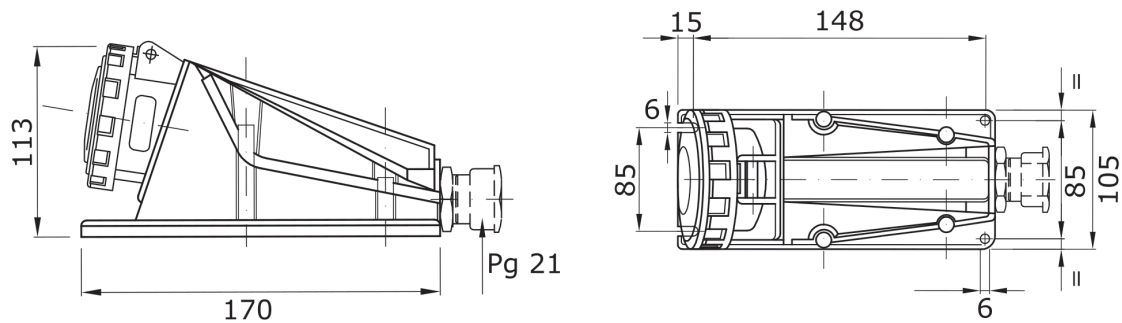

A range of trailing and fixed plugs and socket-outlets for industrial use, complying with the dimensional and performance standards unified at International level (IEC 60309) and assimilated by the European Standards (EN 60309) and Italian Standards (CEI 23-12). Socket-outlets and plugs with a rated current of 63 and 125A are equipped with an extra pilot contact (CP) for creating an electric interlock. The range is completed with 90° fixed plugs and 10° and 90° fixed socket-outlets. Sleeves and pins are obtained from solid brass bar, type Pt. CuZn40Pb2 (Cu 58%, Zn 40%, Pb 2%); anti-loosening terminals with unlosable screws, and built-in cable clamp with anti-abrasion cable gland.

Colour	Blue	Rated current (A)	32
IP degree	IP67	No. of poles	2P+E
Shock resistance	IK08	Reference h	6
Rated voltage	200.0 - 250.0 V	Type	90° angled surface-mounting socket-outlet
Frequency	50/60 Hz	Terminal tightening capacity	2.5-6mm ² flexible cables - 2.5-10mm ² rigid cables
Operating temperature	-25 +55 °C	Type of wiring	With screw
Electrocod	2211	Glow wire test	850 °C (active parts) - 650 °C (passive parts)
Total number of operations	> 2000	Permissible overload	42 A
Breaking capacity at 1.1 Un	40 A	Insulation resistance	> 10 M
Thermo-pressure with ball	125 °C (active parts) - 80 °C (passive parts)		

DIMENSIONAL

TECHNICAL SYMBOLOGY

IP67

IK08

850 °C (active parts) - 125 °C (active parts) - 650 °C (passive parts)

EN 60695-10-2

STANDARDS/APPROVALS

GEWISS S.p.A. Via A. Volta, 1
24069 Cenate Sotto - Bergamo - Italy
tel. +39 035 94 61 11 fax +39 035 94 69 09