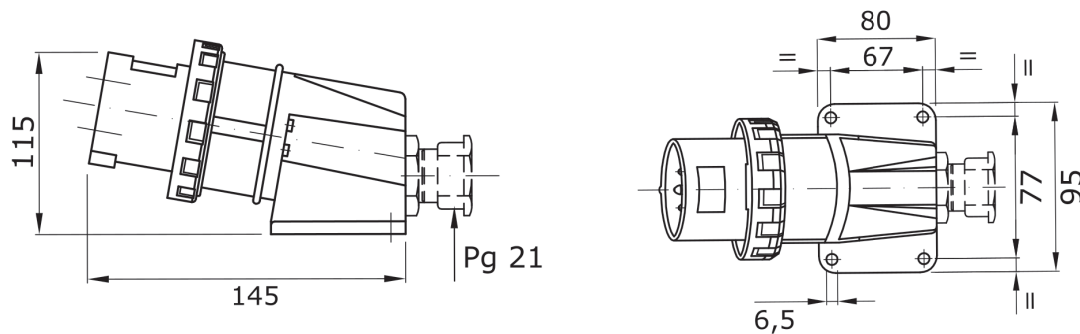

A range of trailing and fixed plugs and socket-outlets for industrial use, complying with the dimensional and performance standards unified at International level (IEC 60309) and assimilated by the European Standards (EN 60309) and Italian Standards (CEI 23-12). Socket-outlets and plugs with a rated current of 63 and 125A are equipped with an extra pilot contact (CP) for creating an electric interlock. The range is completed with 90° fixed plugs and 10° and 90° fixed socket-outlets. Sleeves and pins are obtained from solid brass bar, type Pt. CuZn40Pb2 (Cu 58%, Zn 40%, Pb 2%); anti-loosening terminals with unlosable screws, and built-in cable clamp with anti-abrasion cable gland.

Colour	Black	Rated current (A)	32
IP degree	IP67	No. of poles	3P+E
Shock resistance	IK08	Reference h	7
Rated voltage	480.0 - 500.0 V	Type	90° angled surface mounting inlet
Frequency	50/60 Hz	Terminal tightening capacity	2.5-6mm <sup>2</sup> flexible cables - 2.5-10mm <sup>2</sup> rigid cables
Operating temperature	-25 +55 °C	Type of wiring	With screw
Electrocod	2230	Glow wire test	850 °C (active parts) - 650 °C (passive parts)
Total number of operations	> 2000	Permissible overload	42 A
Breaking capacity at 1.1 Un	40 A	Insulation resistance	> 10 M
Thermo-pressure with ball	125 °C (active parts) - 80 °C (passive parts)		

#### DIMENSIONAL