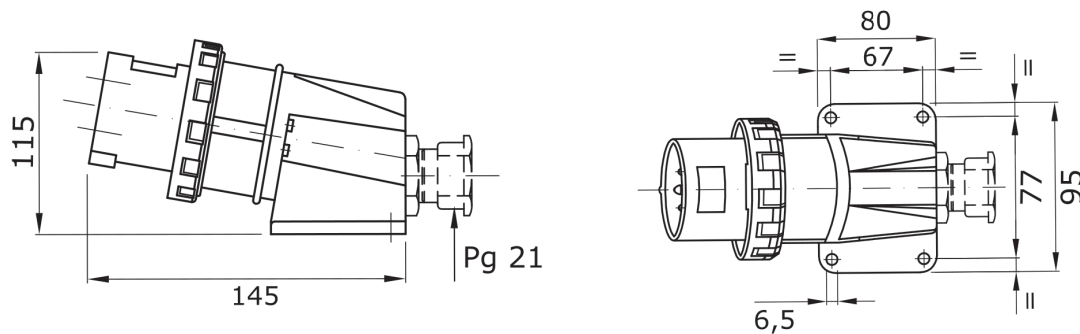

A range of trailing and fixed plugs and socket-outlets for industrial use, complying with the dimensional and performance standards unified at International level (IEC 60309) and assimilated by the European Standards (EN 60309) and Italian Standards (CEI 23-12). Socket-outlets and plugs with a rated current of 63 and 125A are equipped with an extra pilot contact (CP) for creating an electric interlock. The range is completed with 90° fixed plugs and 10° and 90° fixed socket-outlets. Sleeves and pins are obtained from solid brass bar, type Pt. CuZn40Pb2 (Cu 58%, Zn 40%, Pb 2%); anti-loosening terminals with unlosable screws, and built-in cable clamp with anti-abrasion cable gland.

Colour	Red	Rated current (A)	32
IP degree	IP67	No. of poles	3P+E
Shock resistance	IK08	Reference h	6
Rated voltage	380.0 - 415.0 V	Type	90° angled surface mounting inlet
Frequency	50/60 Hz	Terminal tightening capacity	2.5-6mm ² flexible cables - 2.5-10mm ² rigid cables
Operating temperature	-25 +55 °C	Type of wiring	With screw
Electrocod	2230	Glow wire test	850 °C (active parts) - 650 °C (passive parts)
Total number of operations	> 2000	Permissible overload	42 A
Breaking capacity at 1.1 Un	40 A	Insulation resistance	> 10 M
Thermo-pressure with ball	125 °C (active parts) - 80 °C (passive parts)		

DIMENSIONAL

TECHNICAL SYMBOLOGY

IP67

IK08

850 °C (active parts) - 125 °C (active parts) -
650 °C (passive parts) 80 °C (passive parts)

EN 60695-10-2

STANDARDS/APPROVALS

GEWISS S.p.A. Via A. Volta, 1
24069 Cenate Sotto - Bergamo - Italy
tel. +39 035 94 61 11 fax +39 035 94 69 09