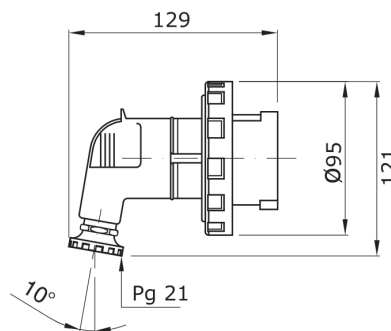

A range of trailing and fixed plugs and socket-outlets for industrial use, complying with the dimensional and performance standards unified at International level (IEC 60309) and assimilated by the European Standards (EN 60309) and Italian Standards (CEI 23-12). Socket-outlets and plugs with a rated current of 63 and 125A are equipped with an extra pilot contact (CP) for creating an electric interlock. The range is completed with 90° fixed plugs and 10° and 90° fixed socket-outlets. Sleeves and pins are obtained from solid brass bar, type Pt. CuZn40Pb2 (Cu 58%, Zn 40%, Pb 2%); anti-loosening terminals with unlosable screws, and built-in cable clamp with anti-abrasion cable gland.

Colour	Red	Rated current (A)	32
IP degree	IP67	No. of poles	3P+E
Shock resistance	IK08	Reference h	6
Rated voltage	380.0 - 415.0 V	Type	90° plug
Frequency	50/60 Hz	Terminal tightening capacity	2.5-6mm ² flexible cables - 2.5-10mm ² rigid cables
Cable clamp tightening capacity	12.3 - 19.6 mm	Operating temperature	-25 +55 °C
Type of wiring	With screw	Electrocod	2231
Glow wire test	850 °C (active parts) - 650 °C (passive parts)	Total number of operations	> 2000
Permissible overload	42 A	Breaking capacity at 1.1 Un	40 A
Insulation resistance	> 10 M	Thermo-pressure with ball	125 °C (active parts) - 80 °C (passive parts)

DIMENSIONAL

TECHNICAL SYMBOLOGY

IP67

IK08

EN 60695-10-2

850 °C (active parts) - 125 °C (active parts) -
650 °C (passive parts) 80 °C (passive parts)

STANDARDS/APPROVALS

GEWISS S.p.A. Via A. Volta, 1
24069 Cenate Sotto - Bergamo - Italy
tel. +39 035 94 61 11 fax +39 035 94 69 09