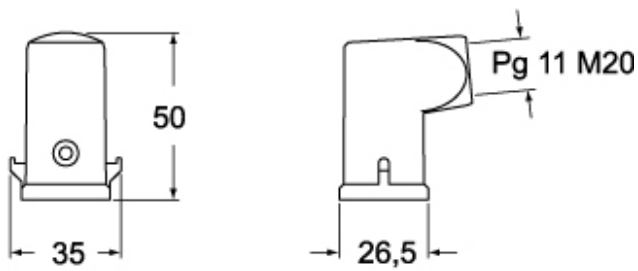

Technical data

IP degree of protection IP44 - IP66 / IP67 / IP69 with CKR 65

Further technical details

Weight	19,00 g
Operating temperature range (min, max)	-40°C...+125°C

Material properties

Colour	RAL 7035 grey
RoHs conformity	Compliant
China RoHs - EFUP	E
REACH SVHC substances	No

Approvals / Standards

Certifications	CQC, DNV, BV
UL	ECBT2
cUL	ECBT8

General ordering information

EAN13 code	8015747056564
eCl@ss 8.1	27440202
ETIM 7.0	EC000437

Packaging Information

Packaging length	230,00 mm
Packaging height	160,00 mm
Packaging width	330,00 mm
Packaging weight	2,00 kg
Packaging volume	12,14 dm ³
Packaging description	Carton box
Packaging quantity	100 Pcs
Packaging EAN code	8015747056571
Sub-packaging weight	0,20 kg
Sub-packaging description	Carton box
Sub-packaging quantity	10 Pcs
Sub-packaging EAN barcode	8015747056588

Part number

MK VA20

Catalogue drawings

CK V(N)S - MK V(N)

CK VA(N)S - MK VA(N)

CK VG(N)S - MK VG(N)

Notes

Dimensions shown in mm are not binding and may be changed without notice.