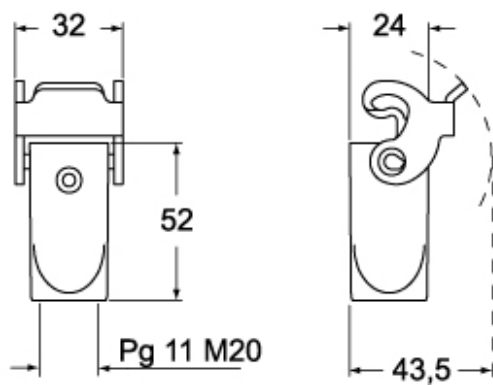

Part number

MK VA20

Hood, CK series, with 2 pegs, M20 side cable entry, size "21.21", white colour

Product description

Product type	Hood
Series	CK
Closing type	With 2 pegs
Size	Size 21.21
Cable entry	Side cable entry M20
Specification	White colour

Technical data

IP degree of protection IP44 - IP66 / IP67 / IP69 with CKR 65

Further technical details

Weight	19,00 g
Operating temperature range (min, max)	-40°C...+125°C

Material properties

Colour	RAL 7035 grey
RoHs conformity	Compliant
China RoHs - EFUP	E
REACH SVHC substances	No

Approvals / Standards

Certifications	CQC, DNV, BV
UL	ECBT2
cUL	ECBT8

General ordering information

EAN13 code	8015747056564
eCl@ss 8.1	27440202
ETIM 7.0	EC000437

Packaging Information

Packaging length	230,00 mm
Packaging height	160,00 mm
Packaging width	330,00 mm
Packaging weight	2,00 kg
Packaging volume	12,14 dm ³
Packaging description	Carton box
Packaging quantity	100 Pcs
Packaging EAN code	8015747056571
Sub-packaging weight	0,20 kg
Sub-packaging description	Carton box
Sub-packaging quantity	10 Pcs
Sub-packaging EAN barcode	8015747056588

Part number

MK VA20

Catalogue drawings

CK V(N)S - MK V(N)

CK VA(N)S - MK VA(N)

CK VG(N)S - MK VG(N)

Notes

Dimensions shown in mm are not binding and may be changed without notice.