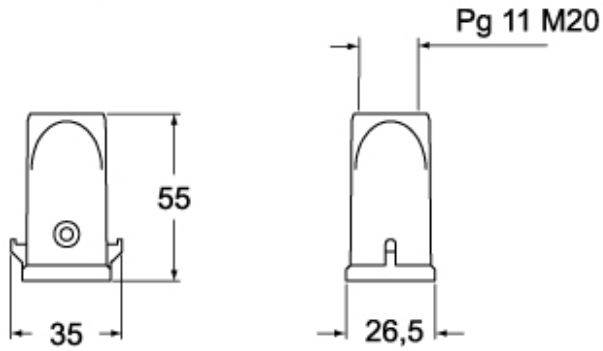

Part number

MK VA20

Hood, CK series, with 2 pegs, M20 side cable entry, size "21.21", white colour

Product description

Product type	Hood
Series	CK
Closing type	With 2 pegs
Size	Size 21.21
Cable entry	Side cable entry M20
Specification	White colour

Technical data

IP degree of protection IP44 - IP66 / IP67 / IP69 with CKR 65

Further technical details

Weight	19,00 g
Operating temperature range (min, max)	-40°C...+125°C

Material properties

Colour	RAL 7035 grey
RoHs conformity	Compliant
China RoHs - EFUP	E
REACH SVHC substances	No

Approvals / Standards

Certifications	CQC, DNV, BV
UL	ECBT2
cUL	ECBT8

General ordering information

EAN13 code	8015747056564
eCl@ss 8.1	27440202
ETIM 7.0	EC000437

Packaging Information

Packaging length	230,00 mm
Packaging height	160,00 mm
Packaging width	330,00 mm
Packaging weight	2,00 kg
Packaging volume	12,14 dm ³
Packaging description	Carton box
Packaging quantity	100 Pcs
Packaging EAN code	8015747056571
Sub-packaging weight	0,20 kg
Sub-packaging description	Carton box
Sub-packaging quantity	10 Pcs
Sub-packaging EAN barcode	8015747056588

Part number

MK VA20

Catalogue drawings

CK V(N)S - MK V(N)

CK VA(N)S - MK VA(N)

CK VG(N)S - MK VG(N)

Notes

Dimensions shown in mm are not binding and may be changed without notice.