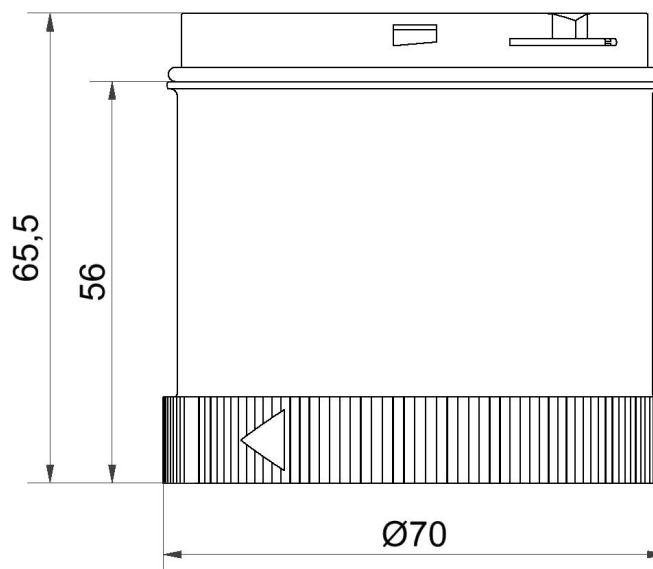

Modular Signal Towers / KombiSIGN 72
TwinLIGHT Classic 24VAC/DC YE

Conforms with UKCA (Importer)	Yes (WERMA (UK) Ltd.)
Conforms with CMIM	No
Conforms with AS-I	No
ICAO Certification	No
Conforms with DNV	No
Conforms with RoHS CN	No
Conforms with VdS	No
MTTF-value [years]	2598

DRAWING

For additional installation and mounting information, refer to the appropriate user guide at www.werma.com. This printed copy is for information only and is subject to alteration.