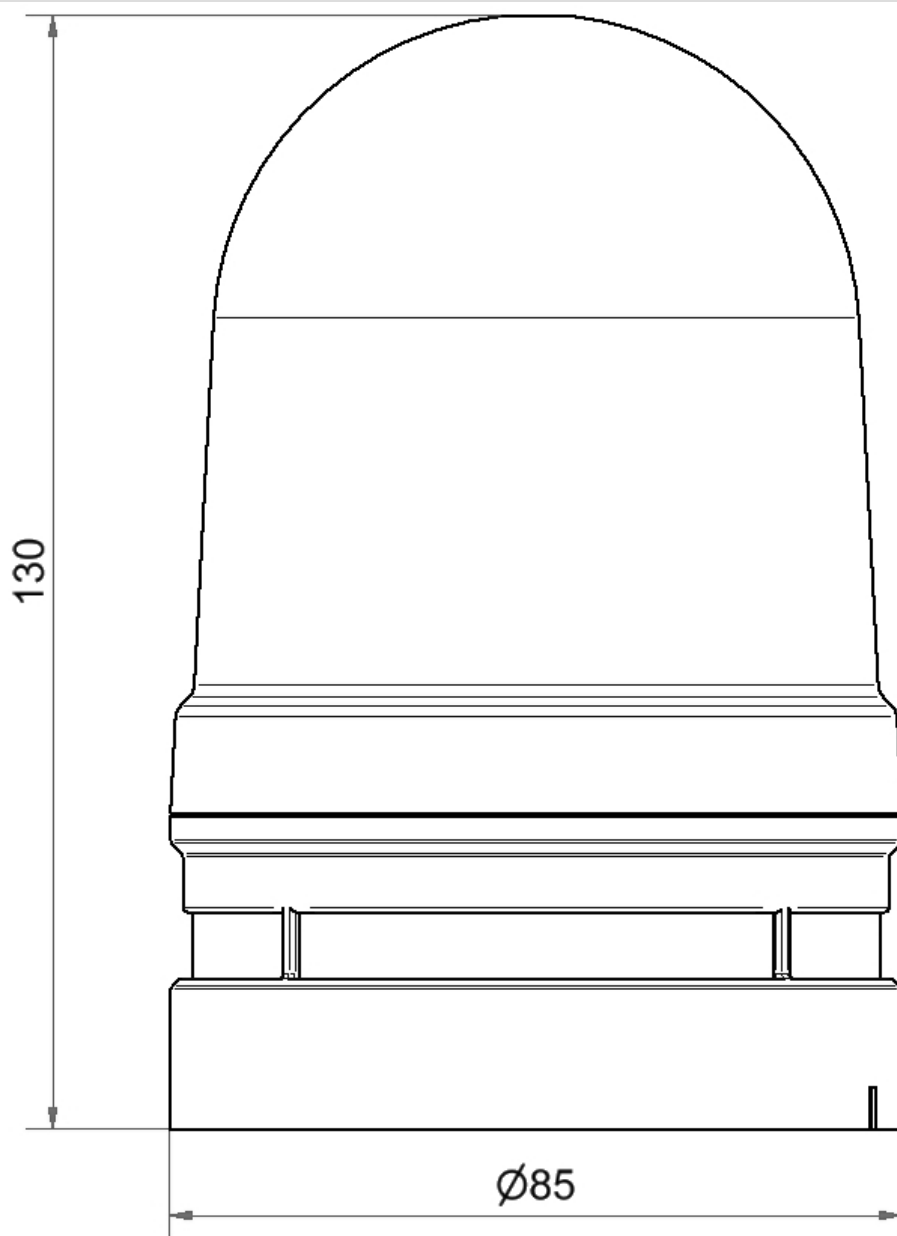

Midi / EvoSIGNAL

Midi TwinFLASH Combi 12/24VAC/DC YE

DRAWING

! For additional installation and mounting information, refer to the appropriate user guide at www.werma.com. This printed copy is for information only and is subject to alteration.