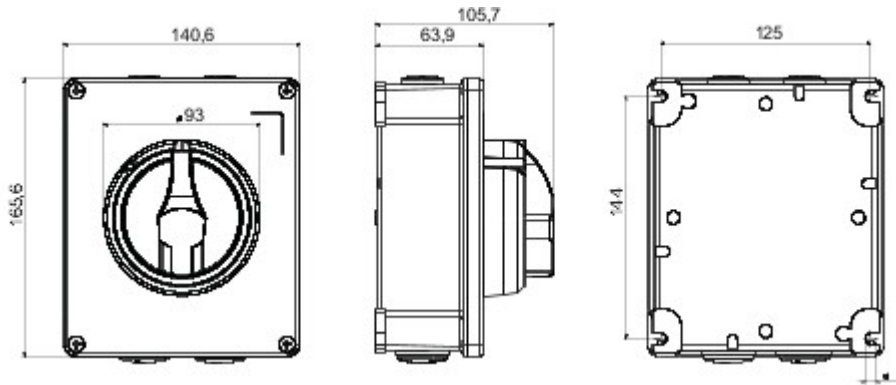

70 RT HP is a new range of 16A to 160A switch disconnectors in isolating material and metal, supplied in a box. Available in control and emergency versions, the range is completed by board versions for front-panel or DIN rail assembly, in 16 to 63A options, all of which can be equipped with auxiliary contacts. These devices have been designed to deliver the ultimate in reliability, functionality and performance. They offer a technologically advanced solution that simplifies installation, reduces wiring times and ensures maximum safety and robustness, even in the most demanding conditions, thanks to the use of high-performance materials.

| | | | |
|------------------------|---------------------------|---------------------------|---------------------------|
| Version | Box | Material | Metal |
| Type | For emergency | Rated current (A) | 25 |
| No. of poles | 2P | Circuit breaker | Rotary isolator |
| IP degree | IP66 | Mechanical resistance | IK10 (IK08 knob) |
| Ambient temperature | -25 +60 °C | Lid screws (no. and type) | 4 metal screws |
| Holes entry | 2 x M20 + 2 x M25 | Lockable | YES (max. 3 locks in OFF) |
| Type of accessory | Max. 2 auxiliary contacts | Current in AC22 (415V) | 25 |
| Current in AC23 (415V) | 25 | Cable section | Max 10 mm ² |
| Outer dim. LxHxD (mm) | 140x165x64 | Electrocod | 1742 |

DIMENSIONAL

TECHNICAL SYMBOLOGY

IP

IP66

IK

IK10 (IK08 knob)

STANDARDS/APPROVALS