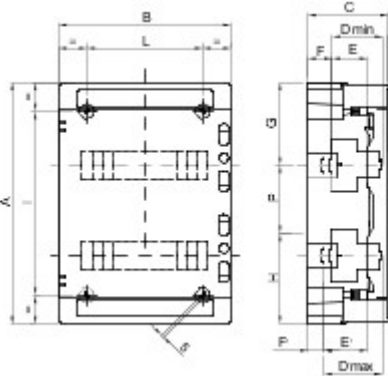

IP65 range of watertight enclosures from 8 to 72M with smoked transparent door and equipped with screw wiring multipolar terminal blocks, 80 A and IP20. The main technical features are: reversible front and back panel, removable frames and panels with windows and detachable doors with up to 180° opening and lock accessory. The terminal blocks allow to create simple and neat wiring reducing the set-up time of the enclosure.

Insulation class	II (according to IEC 61140 standards)	Colour	Grey RAL 7035
Outer dim. LxHxD (mm)	410x878x160	IP degree	IP65
Dispersible power (W)	89	Mechanical resistance	IK09
Rated voltage	400 V	Door colour	Smoked Transparent
Terminal blocks	80 A - IP20 bipolar holes with screws	No. of modules EN 50022	72 (18x4)
Rated current	125 A	Glow Wire Test	650 °C
Operating temperature	-25 +60 °C	Type of material	Halogen-free in compliance with EN 60754-2
Electrocod	0321	Thermo-pressure with ball	70 °C
Accessories for insulation restoring	Screwcaps (GW44623) or fixing brackets in resin (GW44621)	Standard	EN 60670-1 (CEI 23-48) IEC60670-24 CEI 23-49
Insulation voltage	1000 V according to EN 62208 both in ac as well as in dc	Pole 1 (mm²)	N/E 4x[(3x16) + (17x10)]
Pole 2 (mm²)	N/E 4x[(3x16) + (17x10)]		

DIMENSIONAL

		A	B	C	Dmin	E	F	G	H	P	Dmax	E'	F'	NR	I	L
24M	GW 40 104	420	298	140	75	48	48	147,5	122,5	150	102	75	21	4	320	200
36M	GW 40 105	570	298	140	75	48	48	147,5	122,5	150	102	75	21	4	494	200
	GW 40 107	463	410	140	75	48	48	154	134	175	102	75	21	4	363	310
54M	GW 40 108	655	410	140	75	48	48	162,5	142,5	175	102	75	21	6	293	319
72M	GW 40 109	878	410	160	75	48	48	175	155	200 175	102	75	21	6	394	319