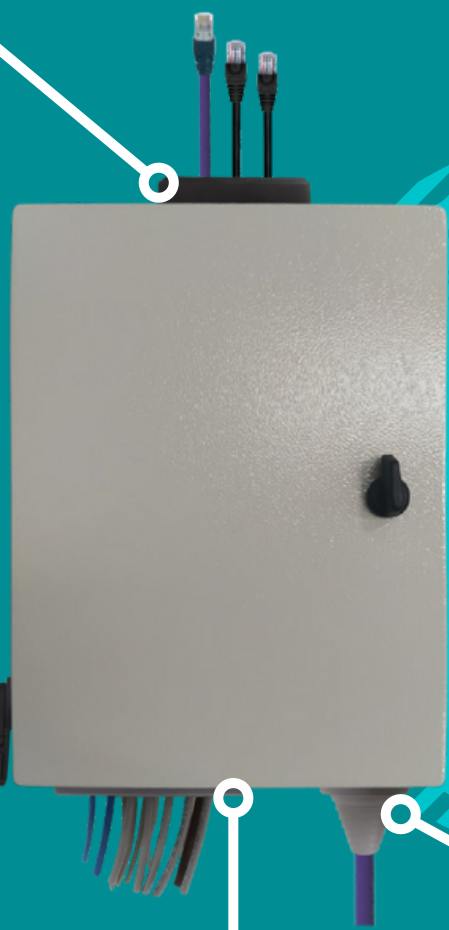

BROUGHT TO YOU BY:

**FOR
TERMINATED
CABLES**

**DESIGNED FOR WATER AND
WEATHER PROTECTION**

**SEAL CUT
CABLE HOLES
CORRECTLY
WITHOUT
JEOPARDISING
IP66 RATING**

**FOR NON-
TERMINATED
CABLES**