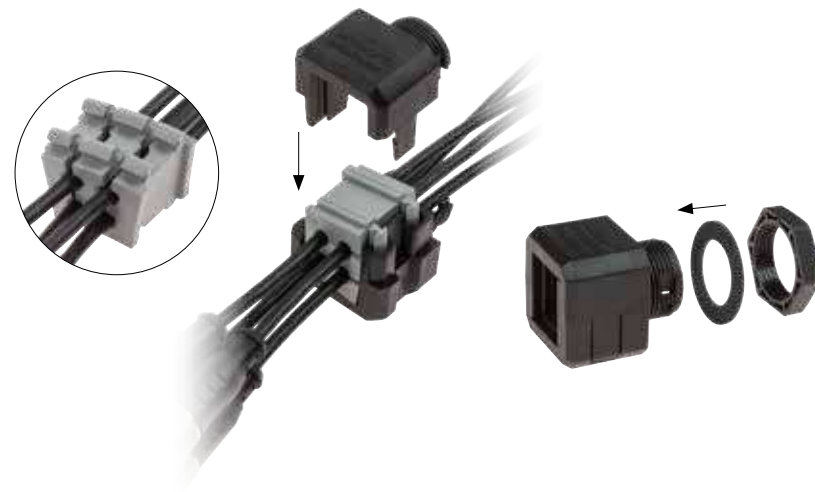

Upon request: DDM SUB-D9	1731052032	Special size M32 for SUB-D9	1 / 10

Splittable cable gland with locknut

- ▶ Fixing without screws
- ▶ Strain relief according to EN 62444
- ▶ Metric sized
- ▶ Sturdy construction IK10
- ▶ IP54
- ▶ White or black version

DES CLICK is a metric splittable cable gland. DES CLICK works with single and multiple cable inserts from 2 to 16 mm in diameter.

Technical data

Material: PC

Flammability: self-extinguishing acc. to UL94-V0

Temperature: -40°C... +155°C (static)

Features: halogens and silicones free

Related products

- Inserts SPP and SPP K
- Inserts SPP 2x
- Inserts SPP 4x

Hydraulic punch driver HY360

Dimensions [mm]