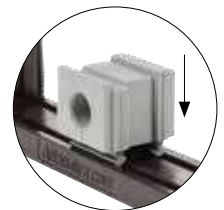

DES inserts - small: single, double and quadruple

- ▶ Inserts for cables from 2 to 16 mm in diameter
- ▶ "Blind" version available
- ▶ Grey and black colours available
- ▶ UL94V0 for both colours

1

The SPP inserts enable several cables from 2 to 16mm in diameter to be installed in the DES splittable frame.

The 2X and 4X versions enable multiple cables to be installed.

Technical data

Material: TPE

Flammability: self-extinguishing acc. to UL94-V0

Temperature: -40°C... +110°C (static)

Features: halogens and silicones free

Related products

DES 24	DES L5	DES PRED
DES 16	DES L4	DES PRED 90
DES 10	DES L3	DES CLICK
DES Q	DES L2	

Model	Code	Ø Cable [mm]	Model	Code	Pcs /pack
SPP 0G	1731020100	"blind"	SPP 0B	1731020200	1 / 10
SPP 2G	1731020102	2-3	SPP 2B	1731020202	
SPP 3G	1731020103	3-4	SPP 3B	1731020203	
SPP 4G	1731020104	4-5	SPP 4B	1731020204	
SPP 5G	1731020105	5-6	SPP 5B	1731020205	
SPP 6G	1731020106	6-7	SPP 6B	1731020206	
SPP 7G	1731020107	7-8	SPP 7B	1731020207	
SPP 8G	1731020108	8-9	SPP 8B	1731020208	
SPP 9G	1731020109	9-10	SPP 9B	1731020209	
SPP 10G	1731020110	10-11	SPP 10B	1731020210	
SPP 11G	1731020111	11-12	SPP 11B	1731020211	
SPP 12G	1731020112	12-13	SPP 12B	1731020212	
SPP 13G	1731020113	13-14	SPP 13B	1731020213	
SPP 14G	1731020114	14-15	SPP 14B	1731020214	
SPP 15G	1731020115	15-16	SPP 15B	1731020215	
SPP 16G	1731020116	16-17	SPP 16B	1731020216	
SPP 2x2G	1731020304	2 x 2	SPP 2x2B	1731020404	1 / 10
SPP 2x3G	1731020306	2 x 3	SPP 2x3B	1731020406	
SPP 2x4G	1731020308	2 x 4	SPP 2x4B	1731020408	
SPP 2x5G	1731020310	2 x 5	SPP 2x5B	1731020410	
SPP 2x6G	1731020312	2 x 6	SPP 2x6B	1731020412	
SPP 2x7G	1731020314	2 x 7	SPP 2x7B	1731020414	
SPP 2x8G	1731020316	2 x 8	SPP 2x8B	1731020416	
SPP 4x2G	1731020318	4 x 2	SPP 4x2B	1731020418	1 / 10
SPP 4x3G	1731020320	4 x 3	SPP 4x3B	1731020420	
SPP 4x4G	1731020322	4 x 4	SPP 4x4B	1731020422	
SPP 4x5G	1731020324	4 x 5	SPP 4x5B	1731020424	
SPP 4x6G	1731020326	4 x 6	SPP 4x6B	1731020426	